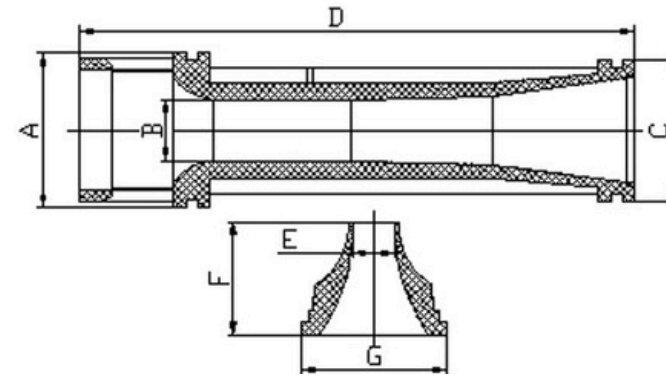

## EJECT200 ejector for DIFF 200 diffuser

Image EJECT200 ejector for DIFF 200 diffuser

EJECT200 ejector for DIFF 200 diffuser Drawing

### Dimensions EJECT200 ejector for DIFF 200 diffuser

Model	A	B	C	D	E
EJECT200	44.7	12	19	40	155