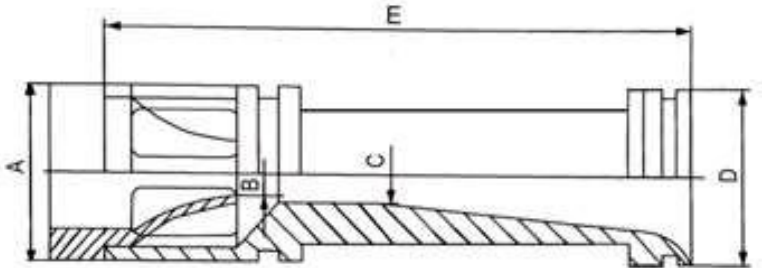

EJECT200 ejector for DIFF 200 diffuser

Image EJECT200 ejector for DIFF 200 diffuser

EJECT200 ejector for DIFF 200 diffuser Drawing

Dimensions EJECT200 ejector for DIFF 200 diffuser

Model	A	B	C	D	E
EJECT200	44.7	12	19	40	155