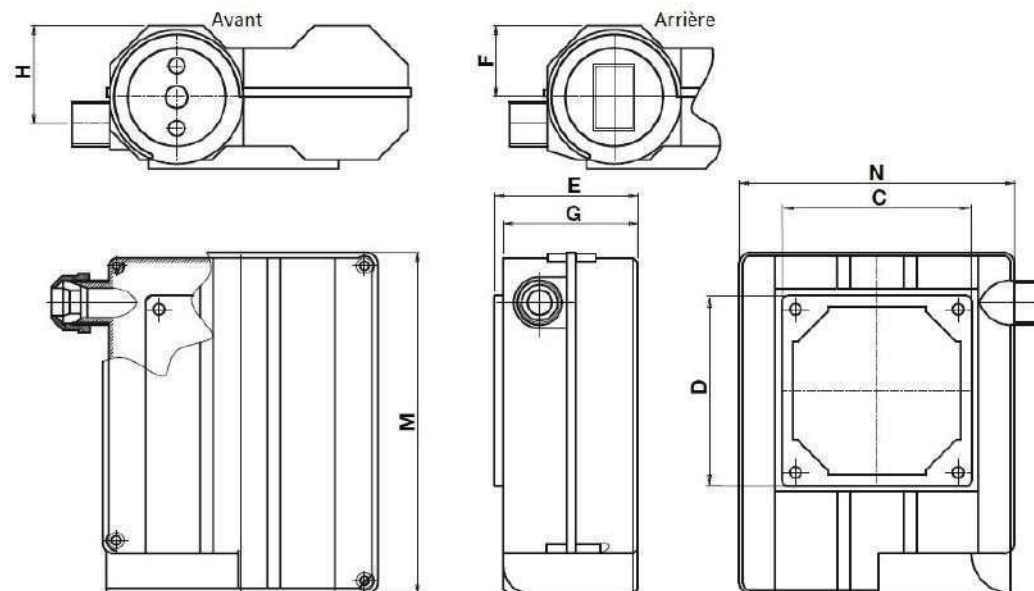

FM204 CC204-80-112 Image

FM204 CC204-80-112 drawing

Dimensions of FM204 CC204-80-112

Model	C	D	E	F	G	H	M	N	cable tie
CC-204-80-112	84	84	65	35	60	44	157	127	PG 13.5